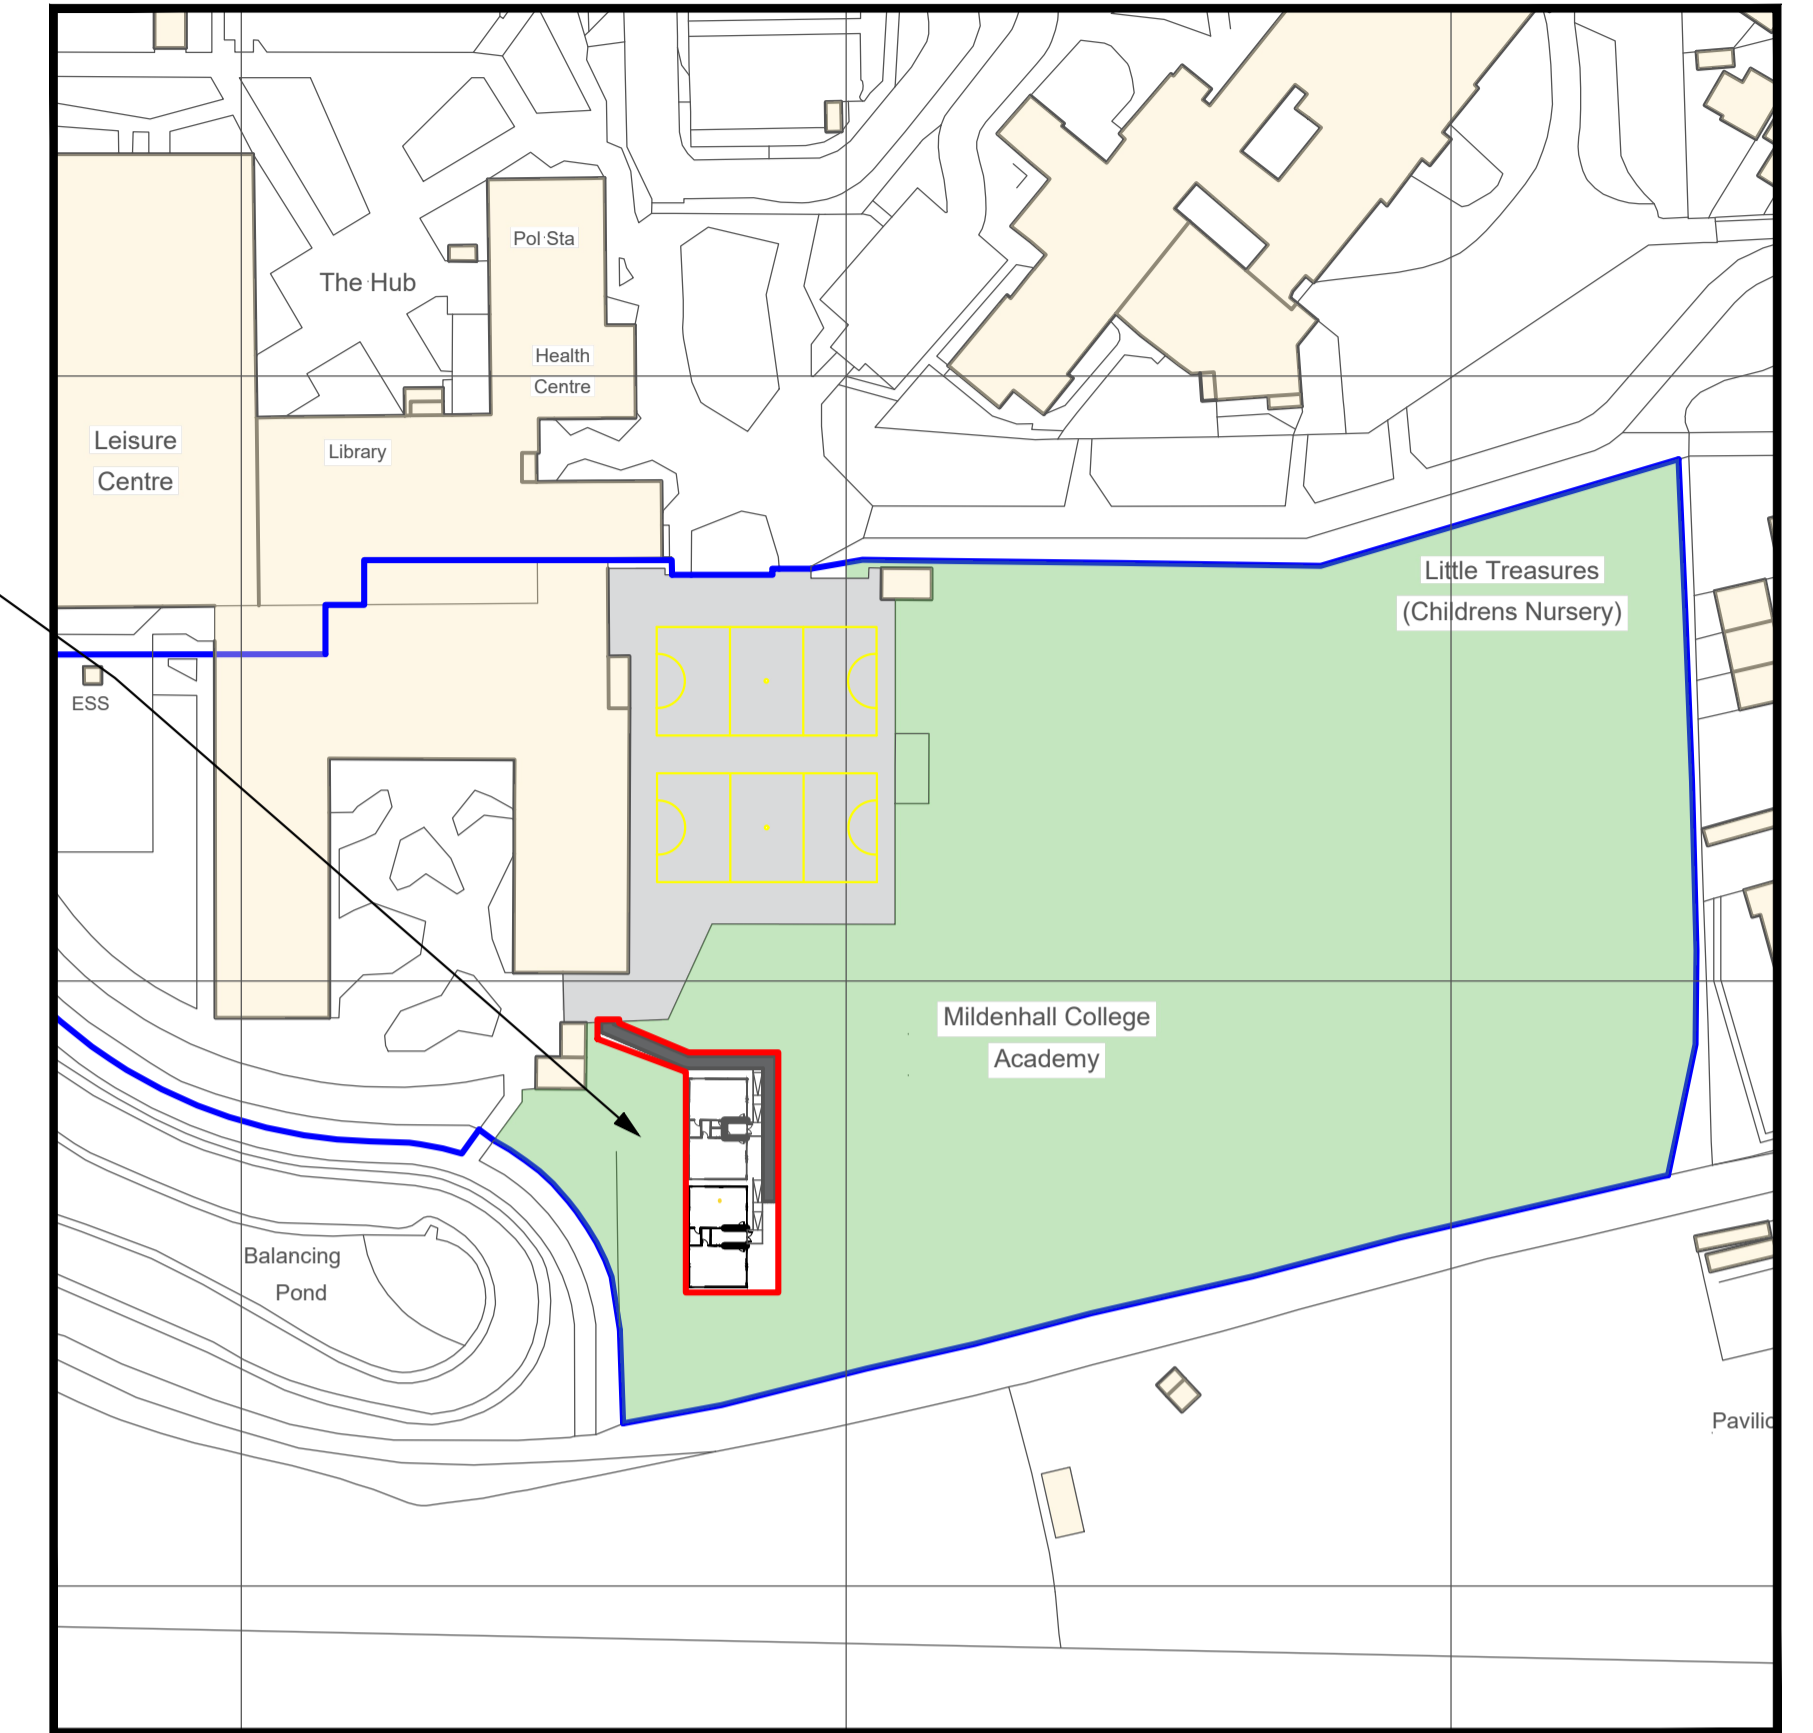

Proposed location of two single storey Portakabin buildings

LOCATION PLAN
scale 1:1250

© Crown Copyright and database rights 2023 OS Licence no. 100041041

BLOCK PLAN
scale 1:200

NOTES:
- Site plan is based on existing Ordnance Survey information
- Responsibility is not accepted for errors made by others in scaling from this drawing. Contractors must check all dimensions on site. Discrepancies must be reported to the drawing owner before proceeding.

KEY:
- Application boundary
- Area owned by client but not in application
- Proposed tarmac pathway

Title
Proposed Location & Block Plan
Mildenhall College Academy
at Sheldrick Way,
Mildenhall,
IP28 7JX

Date: 13th September 2023

Scale : 1:200 & 1:1250 @ A1

Drawing Number
RC220210693 PLBP

Rev B

Portakabin Limited 2000
This drawing is the property of Portakabin Limited,
it must not be copied or reproduced or divulged
to anyone without written permission.